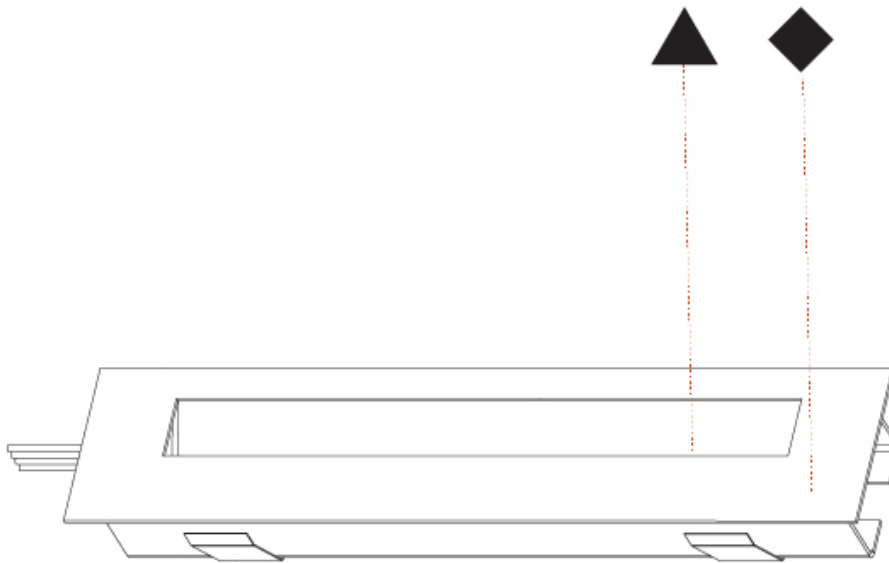

DELIGHT STRING STEP WIDE RECESSED

A35702-

PROJECT

TYPE

SPECIFIER

QUANTITY

DATE

DELIGHT COLOR FINISH CHART